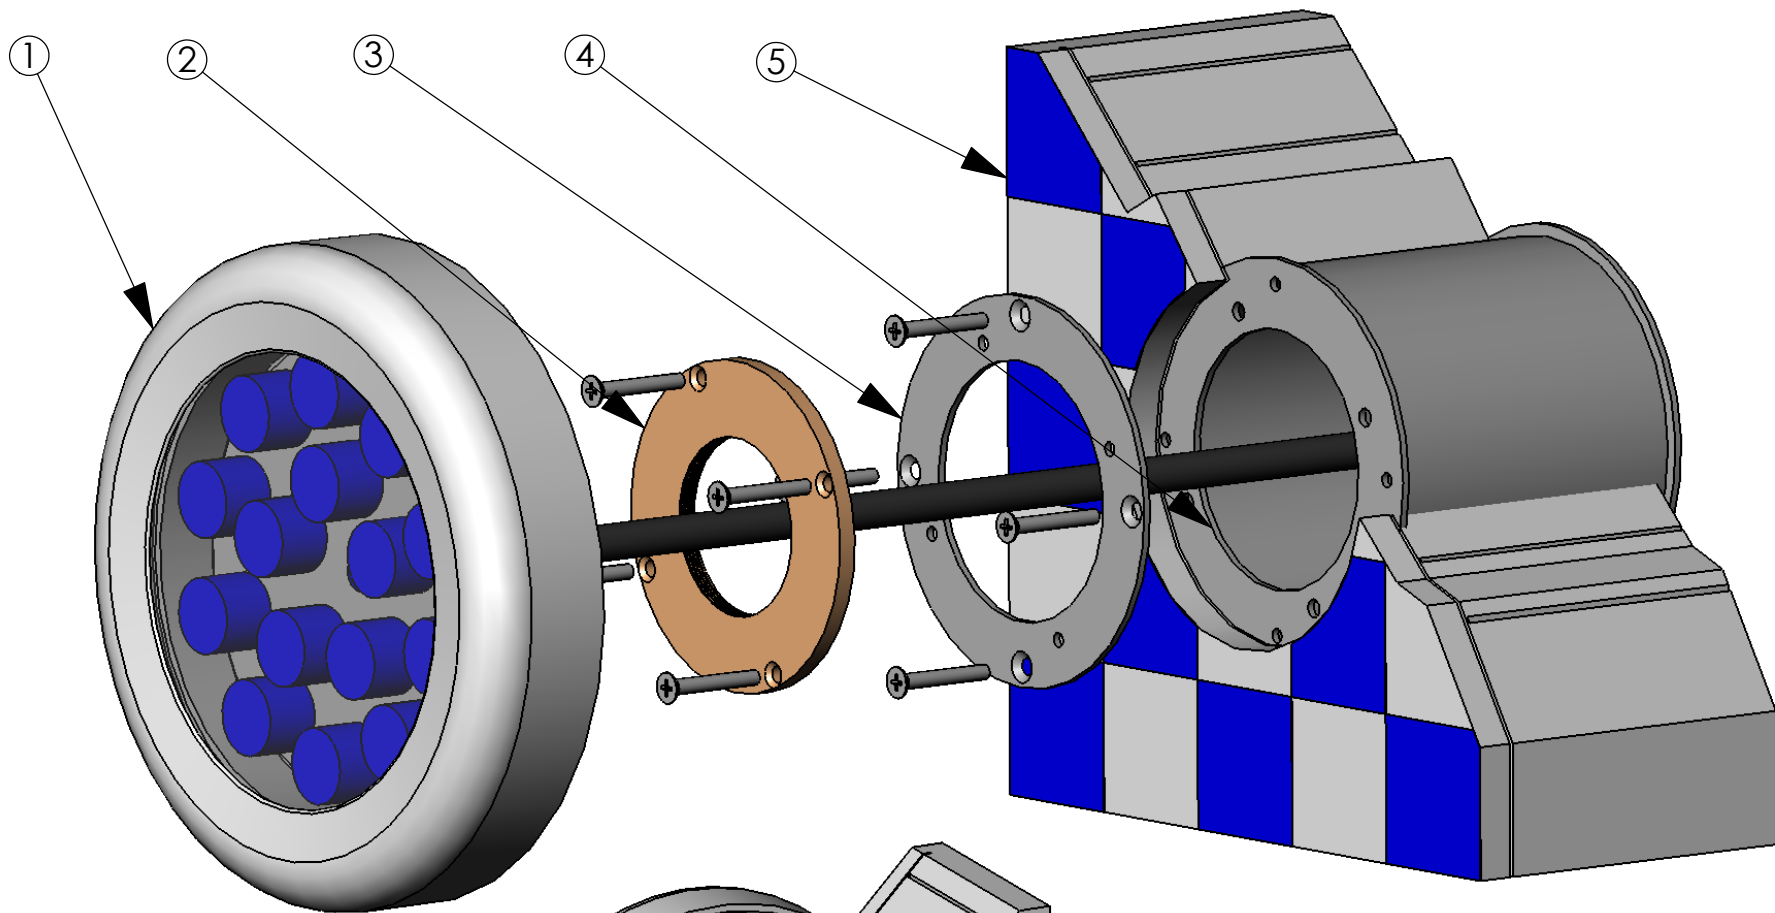

N	COMPONENTI - COMPONENTS
1	FARO LUCY POOL 15 - LUCY POOL 15 SPOT
2	GUARNIZIONE OR - RING GASKET
3	VITI DI FISSAGGIO - FIXING SCREWS
4	RONDELLA DI FISSAGGIO - FIXING FLANGE
5	TELO IN PVC - PVC LINER
6	GUARNIZIONI IN GOMMA - RUBBER GASKET
7	MANICOTTO - PIPE UNION
8	PASSANTE DA PARETE cm 25 - WALL PASSAGE UNION (cm 25)

The carton box contains items 1-2-3-4-6 and screws. Items 8-9 are not included but are accessories to be ordered separately.

- 1 = Spot Lucy Pool 15
- 2 = RFP
- 3 = CLK flange
- 4 = Rubber gaskets
- 5 = Liner
- 6 = Recessed housing
- 7 = Concrete wall
- 8 = Junction M20
- 9 = Spiral sheath

⑧

⑨

The carton box contains items 1-2-3-4 and screws. Items 6-7 are not included but are accessories to be ordered separately.

- 1 = Spot Lucy Pool 15
- 2 = RFP
- 3 = CLK flange
- 4 = Recessed housing
- 5 = Concrete wall
- 6 = Junction M20
- 7 = Spiral sheath