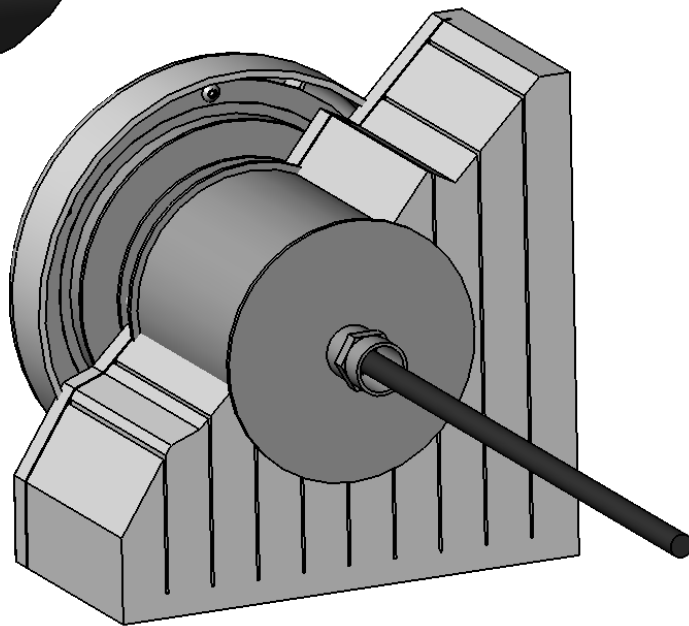

N	COMPONENTI - COMPONENTS
1	FARO LUCY POOL 15 - LUCY POOL 15 SPOT
2	GUARNIZIONE OR - RING GASKET
3	VITI DI FISSAGGIO - FIXING SCREWS
4	RONDELLA DI FISSAGGIO - FIXING FLANGE
5	TELO IN PVC - PVC LINER
6	GUARNIZIONI IN GOMMA - RUBBER GASKET
7	MANICOTTO - PIPE UNION
8	PASSANTE DA PARETE cm 25 - WALL PASSAGE UNION (cm 25)

⑧

⑨

The carton box contains items 1-2-3-4 and screws. Items 6-7 are not included but are accessories to be ordered separately.

- 1 = Spot Lucy Pool 15
- 2 = RFP
- 3 = CLK flange
- 4 = Recessed housing
- 5 = Concrete wall
- 6 = Junction M20
- 7 = Spiral sheath