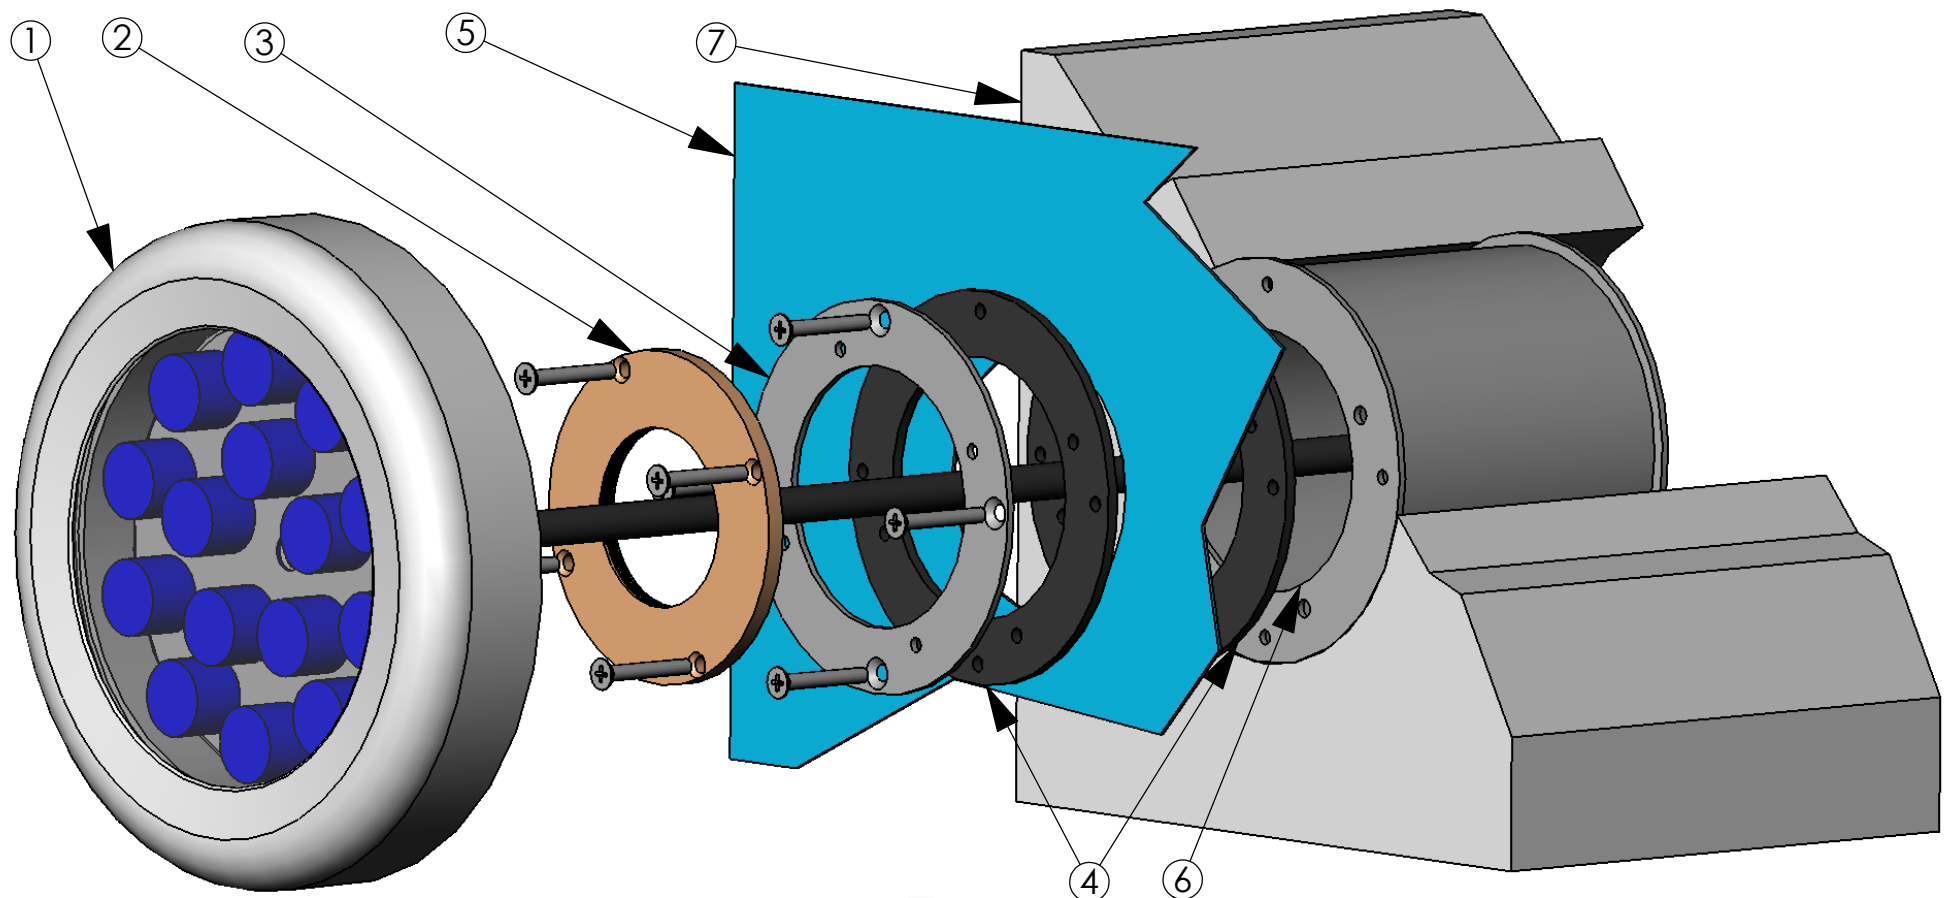

N	COMPONENTI - COMPONENTS
1	FARO LUCY POOL 15 - LUCY POOL 15 SPOT
2	GUARNIZIONE OR - RING GASKET
3	VITI DI FISSAGGIO - FIXING SCREWS
4	RONDELLA DI FISSAGGIO - FIXING FLANGE
5	TELO IN PVC - PVC LINER
6	GUARNIZIONI IN GOMMA - RUBBER GASKET
7	MANICOTTO - PIPE UNION
8	PASSANTE DA PARETE cm 25 - WALL PASSAGE UNION (cm 25)

The carton box contains items 1-2-3-4-6 and screws. Items 8-9 are not included but are accessories to be ordered separately.

- 1 = Spot Lucy Pool 15
- 2 = RFP
- 3 = CLK flange
- 4 = Rubber gaskets
- 5 = Liner
- 6 = Recessed housing
- 7 = Concrete wall
- 8 = Junction M20
- 9 = Spiral sheath

⑧

⑨

The carton box contains items 1-2-3-4 and screws. Items 6-7 are not included but are accessories to be ordered separately.

- 1 = Spot Lucy Pool 15
- 2 = RFP
- 3 = CLK flange
- 4 = Recessed housing
- 5 = Concrete wall
- 6 = Junction M20
- 7 = Spiral sheath