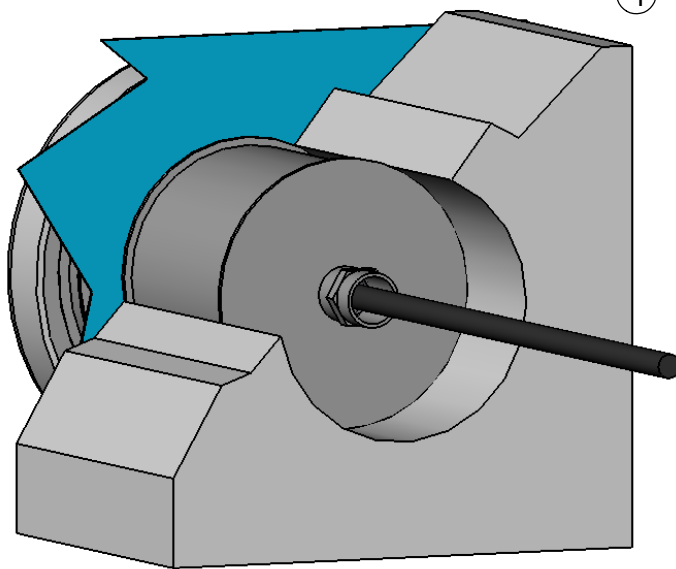

N	COMPONENTI - COMPONENTS
1	FARO LUCY POOL 15 - LUCY POOL 15 SPOT
2	GUARNIZIONE OR - RING GASKET
3	VITI DI FISSAGGIO - FIXING SCREWS
4	RONDELLA DI FISSAGGIO - FIXING FLANGE
5	TELO IN PVC - PVC LINER
6	GUARNIZIONI IN GOMMA - RUBBER GASKET
7	MANICOTTO - PIPE UNION
8	PASSANTE DA PARETE cm 25 - WALL PASSAGE UNION (cm 25)

The carton box contains items 1-2-3-4-6 and screws. Items 8-9 are not included but are accessories to be ordered separately.

- 1 = Spot Lucy Pool 15
- 2 = RFP
- 3 = CLK flange
- 4 = Rubber gaskets
- 5 = Liner
- 6 = Recessed housing
- 7 = Concrete wall
- 8 = Junction M20
- 9 = Spiral sheath

⑧

⑨

The carton box contains items 1-2-3-4 and screws. Items 6-7 are not included but are accessories to be ordered separately.

- 1 = Spot Lucy Pool 15
- 2 = RFP
- 3 = CLK flange
- 4 = Recessed housing
- 5 = Concrete wall
- 6 = Junction M20
- 7 = Spiral sheath